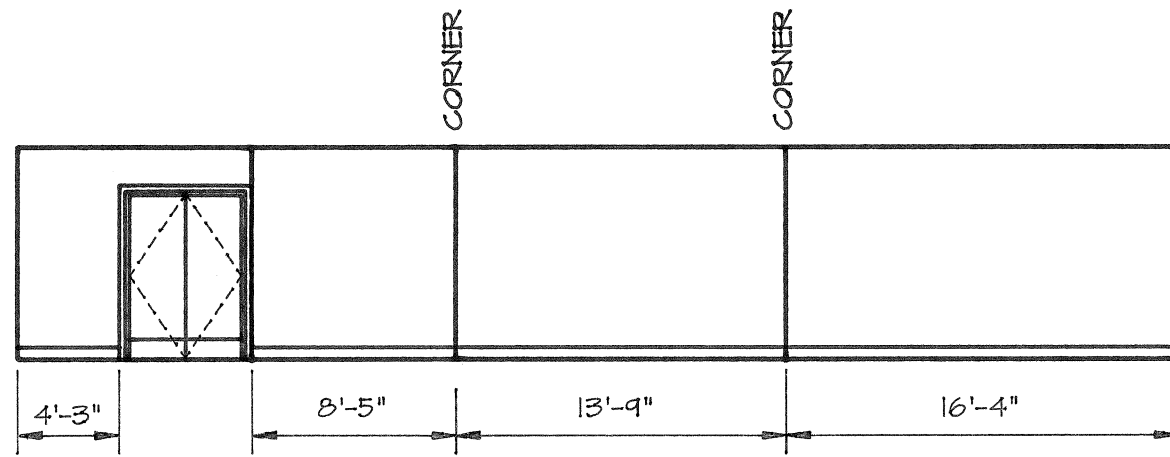

COWICHAN THEATRE

WALLS AVAILABLE FOR DISPLAY SHOWN THUS

COWICHAN THEATRE
PARTIAL PLAN SHOWING THEATRE GALLERY

SCALE: 1/8" = 1'-0"

DATE: 20 NOV. 2011

ELEVATION 'E'

ELEVATION 'F'

ELEVATION 'G'

ELEVATION 'B'

ELEVATION 'C'

ELEVATION 'D'

ELEVATION 'A'

COWICHAN THEATRE
THEATRE GALLERY - WALL ELEVATIONS

SCALE: 1/8" = 1'-0"

DATE: 20 NOV. 2011