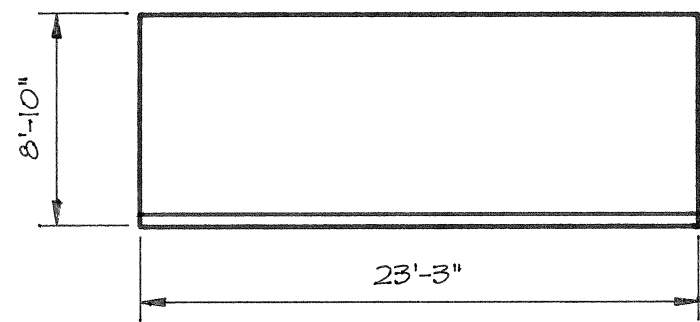

COWICHAN THEATRE

WALLS AVAILABLE FOR DISPLAY SHOWN THUS

COWICHAN THEATRE
PARTIAL PLAN SHOWING THEATRE GALLERY

SCALE: 1/8" = 1'-0"

DATE: 20 NOV. 2011

ELEVATION 'E'

ELEVATION 'F'

ELEVATION 'G'

ELEVATION 'B'

ELEVATION 'C'

ELEVATION 'D'

ELEVATION 'A'

COWICHAN THEATRE
THEATRE GALLERY - WALL ELEVATIONS

SCALE: 1/8" = 1'-0"

DATE: 20 NOV. 2011