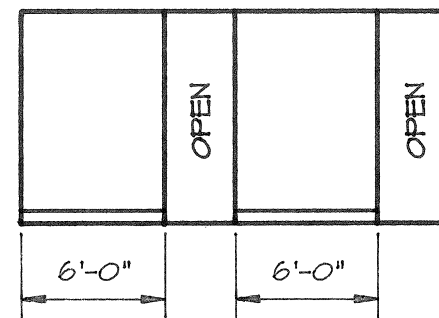

COWICHAN THEATRE

WALLS AVAILABLE FOR DISPLAY SHOWN THUS

COWICHAN THEATRE
PARTIAL PLAN SHOWING THEATRE GALLERY

SCALE: 1/8" = 1'-0"

DATE: 20 NOV. 2011

ELEVATION 'E'

ELEVATION 'F'

ELEVATION 'G'

ELEVATION 'B'

ELEVATION 'C'

ELEVATION 'D'

ELEVATION 'A'

COWICHAN THEATRE
THEATRE GALLERY - WALL ELEVATIONS

SCALE: 1/8" = 1'-0"

DATE: 20 NOV. 2011