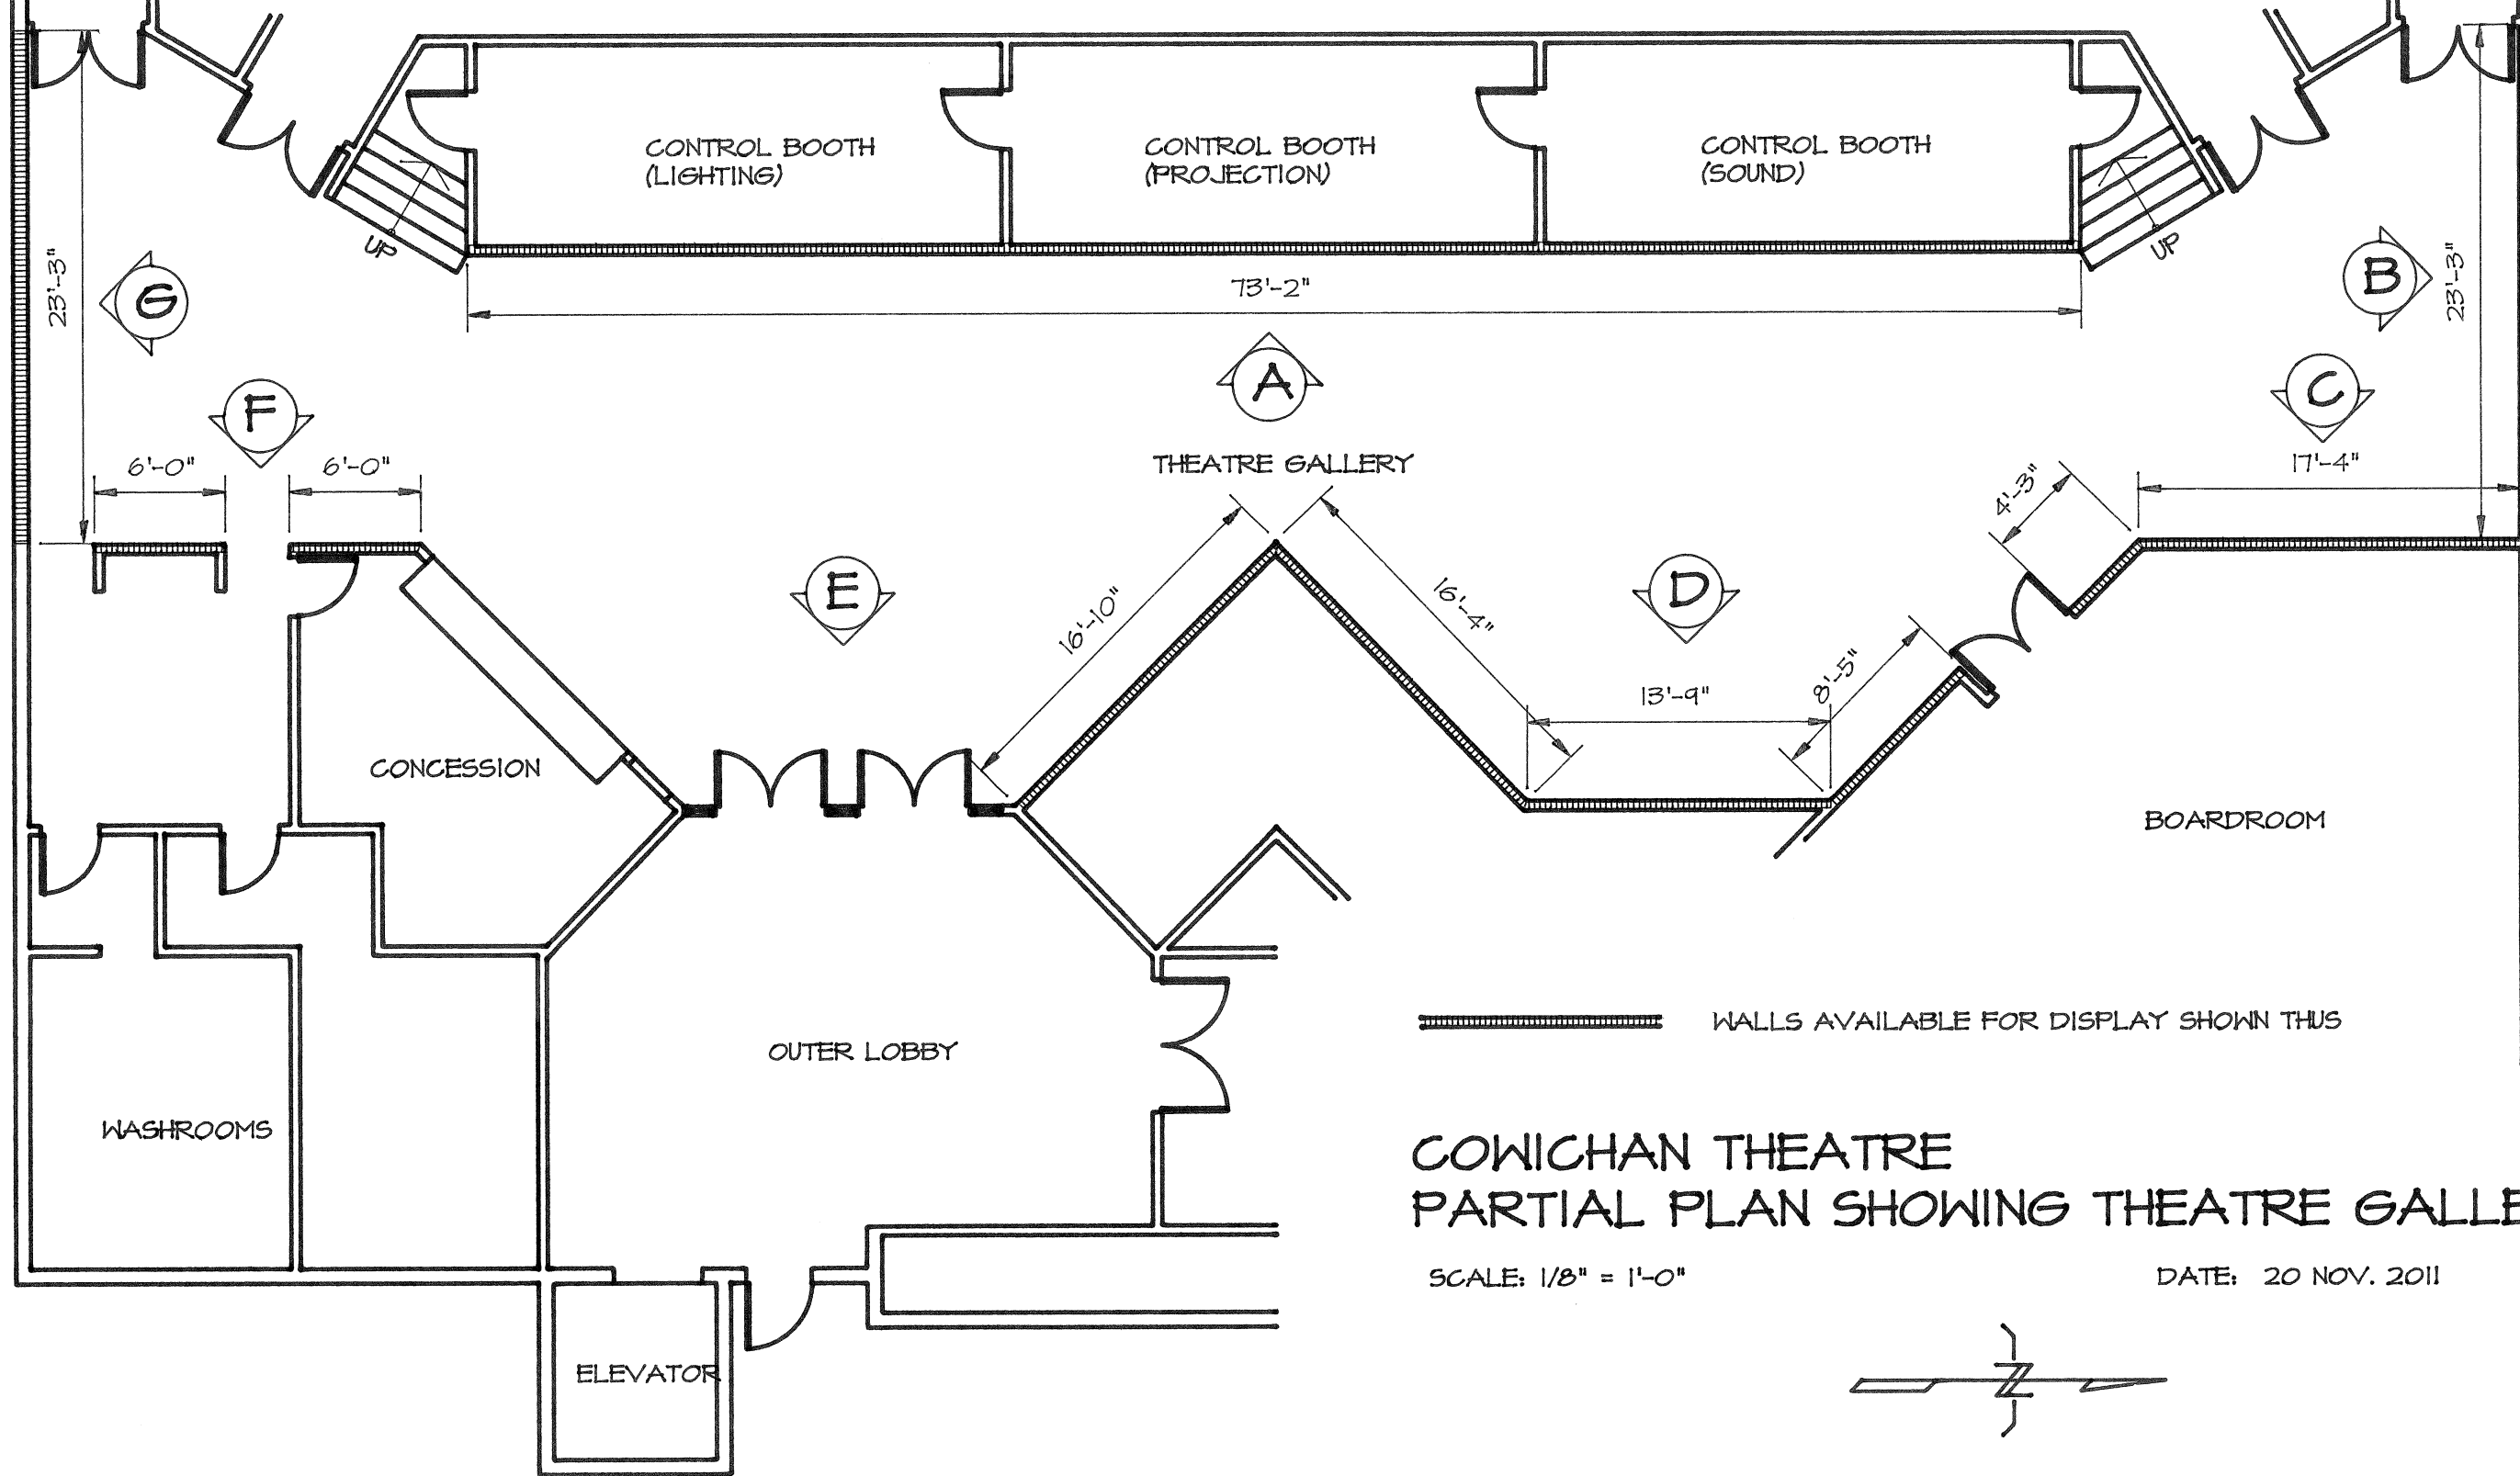

COWICHAN THEATRE

WALLS AVAILABLE FOR DISPLAY SHOWN THUS

COWICHAN THEATRE
PARTIAL PLAN SHOWING THEATRE GALLERY

SCALE: 1/8" = 1'-0"

DATE: 20 NOV. 2011

ELEVATION 'E'

ELEVATION 'F'

ELEVATION 'G'

ELEVATION 'B'

ELEVATION 'C'

ELEVATION 'D'

ELEVATION 'A'

COWICHAN THEATRE
THEATRE GALLERY - WALL ELEVATIONS

SCALE: 1/8" = 1'-0"

DATE: 20 NOV. 2011