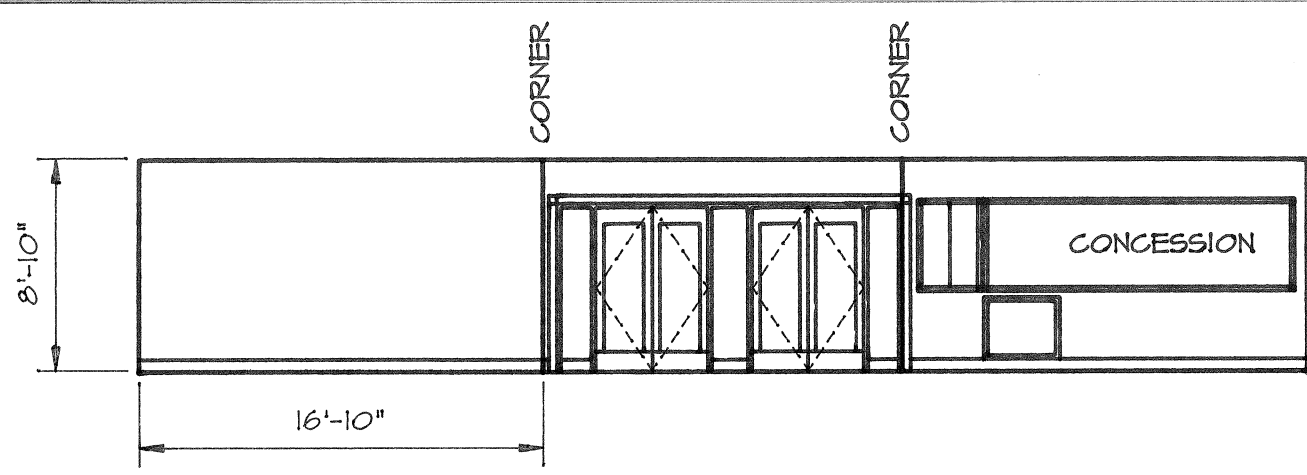

COWICHAN THEATRE

WALLS AVAILABLE FOR DISPLAY SHOWN THUS

COWICHAN THEATRE
PARTIAL PLAN SHOWING THEATRE GALLERY

SCALE: 1/8" = 1'-0"

DATE: 20 NOV. 2011

ELEVATION 'E'

ELEVATION 'F'

ELEVATION 'G'

ELEVATION 'B'

ELEVATION 'C'

ELEVATION 'D'

ELEVATION 'A'

COWICHAN THEATRE
THEATRE GALLERY - WALL ELEVATIONS

SCALE: 1/8" = 1'-0"

DATE: 20 NOV. 2011