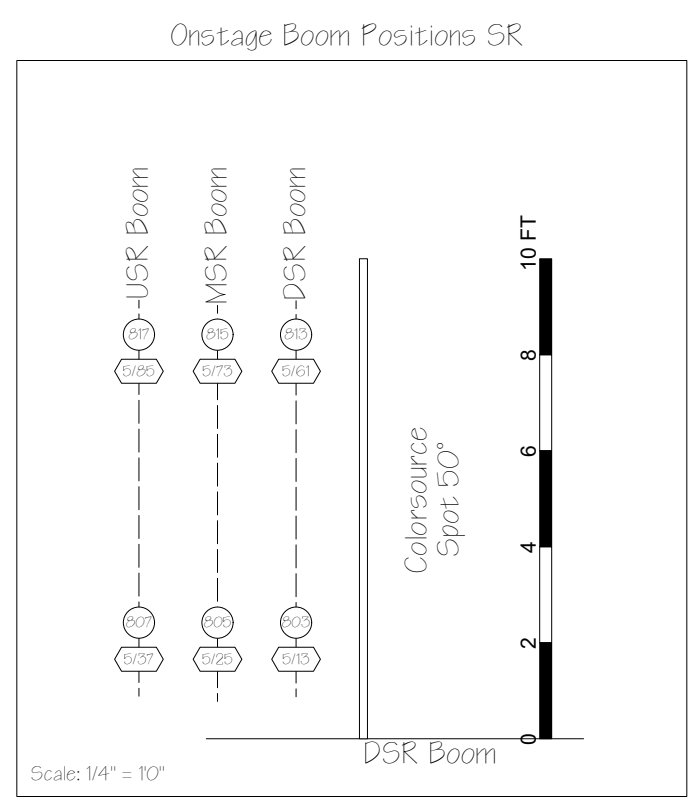

Symbol Key

Symbol	Description	Count
	ETC Source4 26klg @ 575w	15
	ETC Source4 10klg 750W @ 750w	2
	ETC Source4 26klg 750W @ 750w	15
	ETC Source4 26klg 750W @ 750w	2
	ETC Source 4 26klg @ 575 w	5
	ETC Source4 50klg 750 @ 750w	17
	ETC Source4 Zoom 15-30klg 750W @ 750w	39
	ETC Source4 Zoom 25-50klg 750W @ 750w	13
	ETC ColorSource Spot 26klg @ 160w	8
	ETC ColorSource Spot 50klg @ 160w	16
	ETC D60 Lustr SELK45 @ 160w	16
	ETC Source 4 PAR WNSP @ 575 w	4
	ETC Source4 PAR WFL @ 575w	5
	Light Instr. Elation ELAR 108Par RGBW 4ch @ 120w	2
	Chauvet Octeon B-280DFC @ 620w	14
	Chauvet Rogue R2X Spot @ 517w	10
	Elation Artiste Picasso @ 900 w	20
	Atman LED Worklight @ 130 w	9
	300 C @ 300 w	2
	I Cue	4

All work shall conform to the general conditions of the Cowichan Performing Arts Center standards and specifications.

Symbol Key

Symbol	Description	Count
	ETC Source4 26deg @ 575w	15
	ETC Source4 10deg 750W @ 750w	2
	ETC Source4 26deg 750W @ 750w	15
	ETC Source4 26deg 750W @ 750w	2
	ETC Source 4 26deg @ 575 w	5
	ETC Source4 50deg 750 @ 750w	17
	ETC Source4 Zoom 15-30deg 750W @ 750w	39
	ETC Source4 Zoom 25-50deg 750W @ 750w	13
	ETC ColorSource Spot 26deg @ 160w	8
	ETC ColorSource Spots 50deg @ 160w	16
	ETC D60 Lustr SELK45 @ 160w	16
	ETC Source 4 PAR WNSP @ 575 w	4
	ETC Source4 PAR WFL @ 575w	5
	Light Instr. Elation ELAR 108Par RGBW 4ch @ 120w	2
	Chauvet Octacon B-280DFC @ 620w	14
	Chauvet Rogue R2X Spot @ 517w	10
	Elation Artiste Picasso @ 900 w	20
	Atman LED Worklights @ 150 w	9
	300 C @ 300 w	2
	I Cue	4