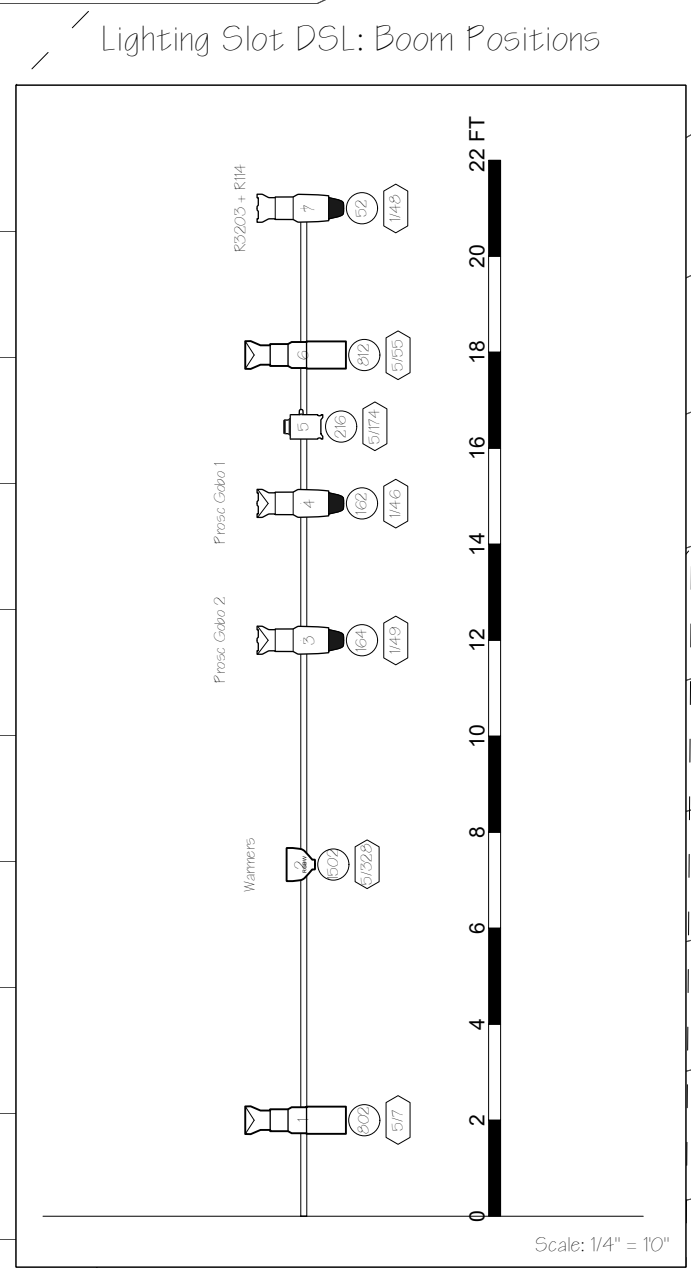

Symbol Key

Symbol	Description	Count
	ETC Source4 26deg @ 575w	15
	ETC Source4 10deg 750W @ 750w	2
	ETC Source4 26deg 750W @ 750w	15
	ETC Source4 26deg 750W @ 750w	2
	ETC Source 4 26deg @ 575 w	5
	ETC Source4 50deg 750 @ 750w	17
	ETC Source4 Zoom 15-30deg 750W @ 750w	39
	ETC Source4 Zoom 25-50deg 750W @ 750w	13
	ETC ColorSource Spot 26deg @ 160w	8
	ETC ColorSource Spots 50deg @ 160w	16
	ETC D60 Lustr SELK45 @ 160w	16
	ETC Source 4 PAR WNSP @ 575 w	4
	ETC Source4 PAR WFL @ 575w	5
	Light Instr. Elation ELAR 108Par RGBW 4ch @ 120w	2
	Chauvet Octacon B-280DFC @ 620w	14
	Chauvet Rogue R2X Spot @ 517w	10
	Elation Artiste Picasso @ 900 w	20
	Atman LED Worklights @ 150 w	9
	300 C @ 300 w	2
	I Cue	4

Typical

Gobo Colour

Unit Number

Channel

Univers Address

Show	House Hang by n/a Director: n/a	Cowichan Performing Arts Center 2887 James St. Cowichan, BC V9L 2X5 +1 250 748 2722	Date	2025-09-02	Version	1.0	
Produced by:	- No Company - 123 W. Rust City, Plover, WI 53081 (800) 123 1234	Credits	Set: n/a LX: D. Armitage TD: R. Simmons CAD: Nicholas Timmenga.com	Scale	3/16" = 10"	Page	2 of 2
Sheet Title	Lighting Plot Ground and Vertical Positions						

All work shall conform to the general conditions of the Cowichan Performing Arts Center standards and specifications.