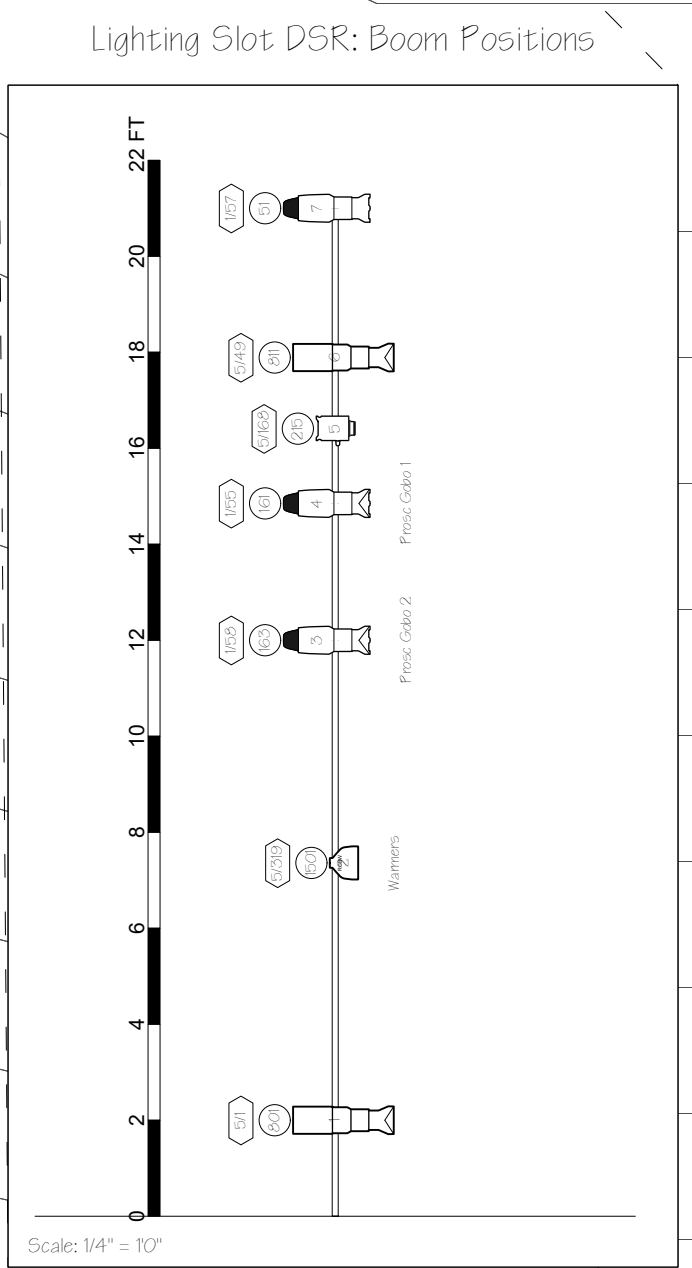

Symbol Key

Symbol	Description	Count
	ETC Source4 26deg @ 575w	15
	ETC Source4 10deg 750W @ 750w	2
	ETC Source4 26deg 750W @ 750w	15
	ETC Source4 26deg 750W @ 750w	2
	ETC Source 4 26deg @ 575 w	5
	ETC Source4 50deg 750 @ 750w	17
	ETC Source4 Zoom 15-30deg 750W @ 750w	39
	ETC Source4 Zoom 25-50deg 750W @ 750w	13
	ETC ColorSource Spot 26deg @ 160w	8
	ETC ColorSource Spots 50deg @ 160w	16
	ETC D60 Lustr SELK45 @ 160w	16
	ETC Source 4 PAR WNSP @ 575 w	4
	ETC Source4 PAR WFL @ 575w	5
	Light Instr. Elation ELAR 108Par RGBW 4ch @ 120w	2
	Chauvet Octacon B-280DFC @ 620w	14
	Chauvet Rogue R2X Spot @ 517w	10
	Elation Artiste Picasso @ 900 w	20
	Atman LED Worklights @ 150 w	9
	300 C @ 300 w	2
	I Cue	4

Typical

Gobo Colour

Unit Number

Channel

Univers Address

Show	House Hang by n/a Director: n/a	Cowichan Performing Arts Center 2887 James St. Cowichan, BC V9L 2X5 +1 250 748 2722	Date	2025-09-02	Version	1.0	
Produced by:	- No Company - 123 W. Rust City, Plover, WI 53081 (800) 123 1234	Credits	Set: n/a LX: D. Armitage TD: R. Simmons CAD: Nicholas Timmenga.com	Scale	3/16" = 10"	Page	2 of 2
Sheet Title	Lighting Plot Ground and Vertical Positions						

All work shall conform to the general conditions of the Cowichan Performing Arts Center standards and specifications.