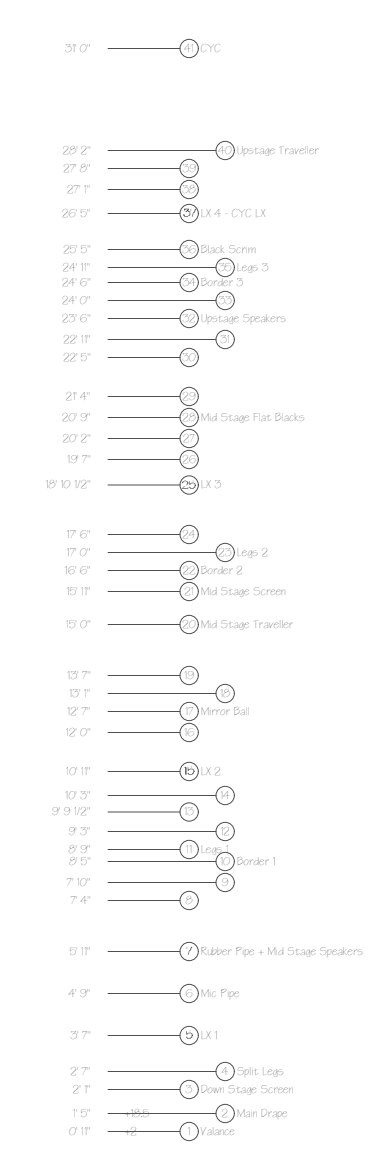

Symbol Key

Symbol	Description	Count
	ETC Source4 26klg @ 575w	15
	ETC Source4 10klg 750W @ 750w	2
	ETC Source4 26klg 750W @ 750w	15
	ETC Source4 26klg 750W @ 750w	2
	ETC Source 4 26klg @ 575 w	5
	ETC Source4 50klg 750 @ 750w	17
	ETC Source4 Zoom 15-30klg 750W @ 750w	39
	ETC Source4 Zoom 25-50klg 750W @ 750w	13
	ETC ColorSource Spot 26klg @ 160w	8
	ETC ColorSource Spot 50klg @ 160w	16
	ETC D60 Lustr SELK45 @ 160w	16
	ETC Source 4 PAR WNSP @ 575 w	4
	ETC Source4 PAR WFL @ 575w	5
	Light Instr. Elation ELAR 108Par RGBW 4ch @ 120w	2
	Chauvet Octeon B-280DFC @ 620w	14
	Chauvet Rogue R2X Spot @ 517w	10
	Elation Artiste Picasso @ 900 w	20
	Atman LED Worklight @ 130 w	9
	300 C @ 300 w	2
	I Cue	4

All work shall conform to the general conditions of the Cowichan Performing Arts Center standards and specifications.

Symbol Key

Symbol	Description	Count
	ETC Source4 26deg @ 575w	15
	ETC Source4 10deg 750W @ 750w	2
	ETC Source4 26deg 750W @ 750w	15
	ETC Source4 26deg 750W @ 750w	2
	ETC Source 4 26deg @ 575 w	5
	ETC Source4 50deg 750 @ 750w	17
	ETC Source4 Zoom 15-30deg 750W @ 750w	39
	ETC Source4 Zoom 25-50deg 750W @ 750w	13
	ETC ColorSource Spot 26deg @ 160w	8
	ETC ColorSource Spots 50deg @ 160w	16
	ETC D60 Lustr SELK45 @ 160w	16
	ETC Source 4 PAR WNSP @ 575 w	4
	ETC Source4 PAR WFL @ 575w	5
	Light Instr. Elation ELAR 108Par RGBW 4ch @ 120w	2
	Chauvet Octacon B-280DFC @ 620w	14
	Chauvet Rogue R2X Spot @ 517w	10
	Elation Artiste Picasso @ 900 w	20
	Atman LED Worklights @ 150 w	9
	300 C @ 300 w	2
	I Cue	4