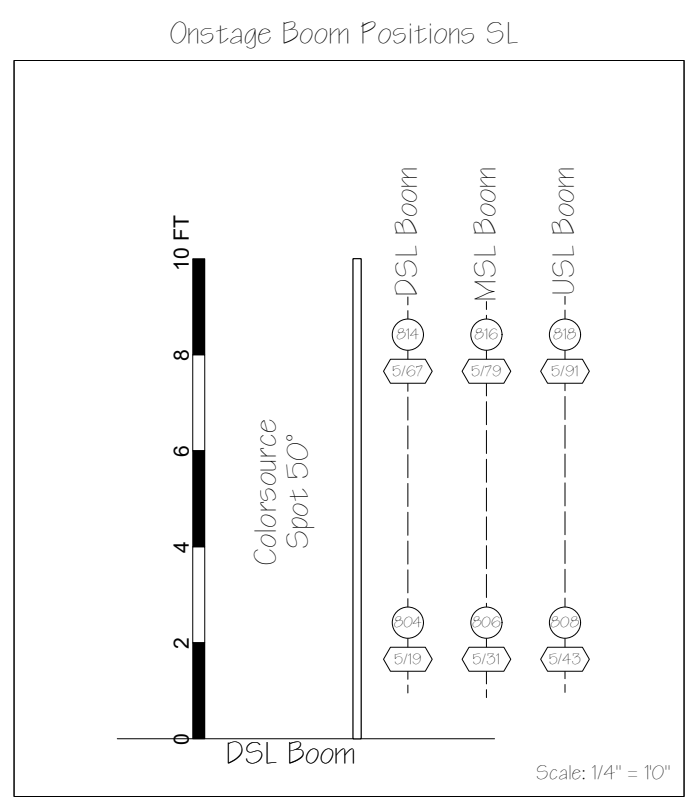

Symbol Key

Symbol	Description	Count
	ETC Source4 26klg @ 575w	15
	ETC Source4 10klg 750W @ 750w	2
	ETC Source4 26klg 750W @ 750w	15
	ETC Source4 26klg 750W @ 750w	2
	ETC Source 4 26klg @ 575 w	5
	ETC Source4 50klg 750 @ 750w	17
	ETC Source4 Zoom 15-30klg 750W @ 750w	39
	ETC Source4 Zoom 25-50klg 750W @ 750w	13
	ETC ColorSource Spot 26klg @ 160w	8
	ETC ColorSource Spot 50klg @ 160w	16
	ETC D60 Lustr SELK45 @ 160w	16
	ETC Source 4 PAR WNSP @ 575 w	4
	ETC Source4 PAR WFL @ 575w	5
	Light Instr. Elation ELAR 108Par RGBW 4ch @ 120w	2
	Chauvet Octeon B-280DFC @ 620w	14
	Chauvet Rogue R2X Spot @ 517w	10
	Elation Artiste Picasso @ 900 w	20
	Atman LED Worklight @ 130 w	9
	300 C @ 300 w	2
	I Cue	4

All work shall conform to the general conditions of the Cowichan Performing Arts Center standards and specifications.

Symbol Key

Symbol	Description	Count
	ETC Source4 26deg @ 575w	15
	ETC Source4 10deg 750W @ 750w	2
	ETC Source4 26deg 750W @ 750w	15
	ETC Source4 26deg 750W @ 750w	2
	ETC Source 4 26deg @ 575 w	5
	ETC Source4 50deg 750 @ 750w	17
	ETC Source4 Zoom 15-30deg 750W @ 750w	39
	ETC Source4 Zoom 25-50deg 750W @ 750w	13
	ETC ColorSource Spot 26deg @ 160w	8
	ETC ColorSource Spots 50deg @ 160w	16
	ETC D60 Lustr SELK45 @ 160w	16
	ETC Source 4 PAR WNSP @ 575 w	4
	ETC Source4 PAR WFL @ 575w	5
	Light Instr. Elation ELAR 108Par RGBW 4ch @ 120w	2
	Chauvet Octacon B-280DFC @ 620w	14
	Chauvet Rogue R2X Spot @ 517w	10
	Elation Artiste Picasso @ 900 w	20
	Atman LED Worklights @ 150 w	9
	300 C @ 300 w	2
	I Cue	4