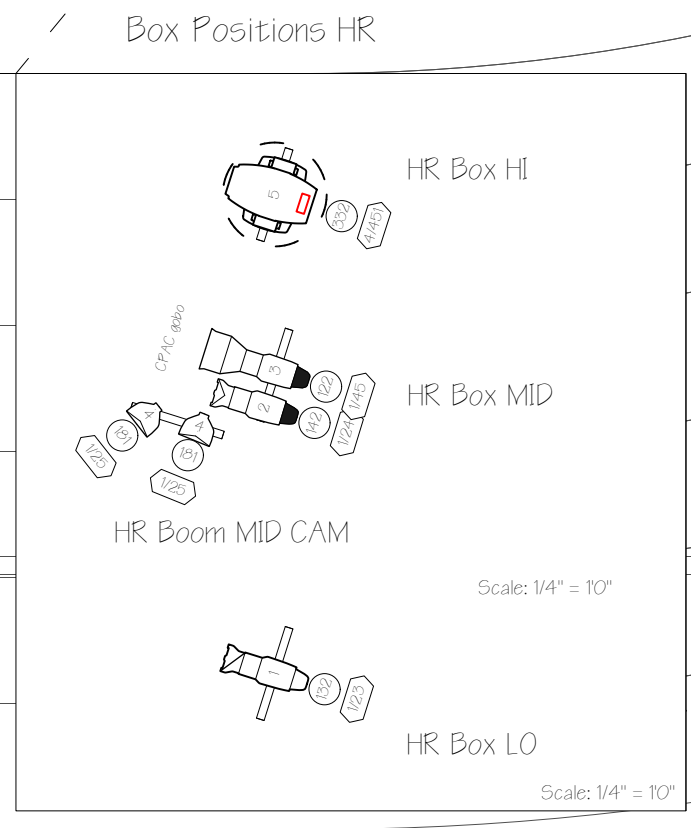

Symbol Key

Symbol	Description	Count
	ETC Source4 26deg @ 575w	15
	ETC Source4 10deg 750W @ 750w	2
	ETC Source4 26deg 750W @ 750w	15
	ETC Source4 26deg 750W @ 750w	2
	ETC Source 4 26deg @ 575 w	5
	ETC Source4 50deg 750 @ 750w	17
	ETC Source4 Zoom 15-30deg 750W @ 750w	39
	ETC Source4 Zoom 25-50deg 750W @ 750w	13
	ETC ColorSource Spot 26deg @ 160w	8
	ETC ColorSource Spots 50deg @ 160w	16
	ETC D60 Lustr SELK45 @ 160w	16
	ETC Source 4 PAR WNSP @ 575 w	4
	ETC Source4 PAR WFL @ 575w	5
	Light Instr. Elation ELAR 108Par RGBW 4ch @ 120w	2
	Chauvet Octacon B-280DFC @ 620w	14
	Chauvet Rogue R2X Spot @ 517w	10
	Elation Artiste Picasso @ 900 w	20
	Atman LED Worklights @ 150 w	9
	300 C @ 300 w	2
	I Cue	4

Typical

Gobo Colour

Unit Number

Channel

Univers Address

Show	House Hang by n/a Director: n/a	Cowichan Performing Arts Center 2887 James St. Cowichan, BC V9L 2X5 +1 250 748 2722	Date	2025-09-02	Version	1.0	
Produced by:	- No Company - 123 W. Rust City, Plover, WI 53081 (800) 123 1234	Credits	Set: n/a LX: D. Armitage TD: R. Simmons CAD: Nicholas Timmenga.com	Scale	3/16" = 10"	Page	2 of 2
Sheet Title	Lighting Plot Ground and Vertical Positions						

All work shall conform to the general conditions of the Cowichan Performing Arts Center standards and specifications.