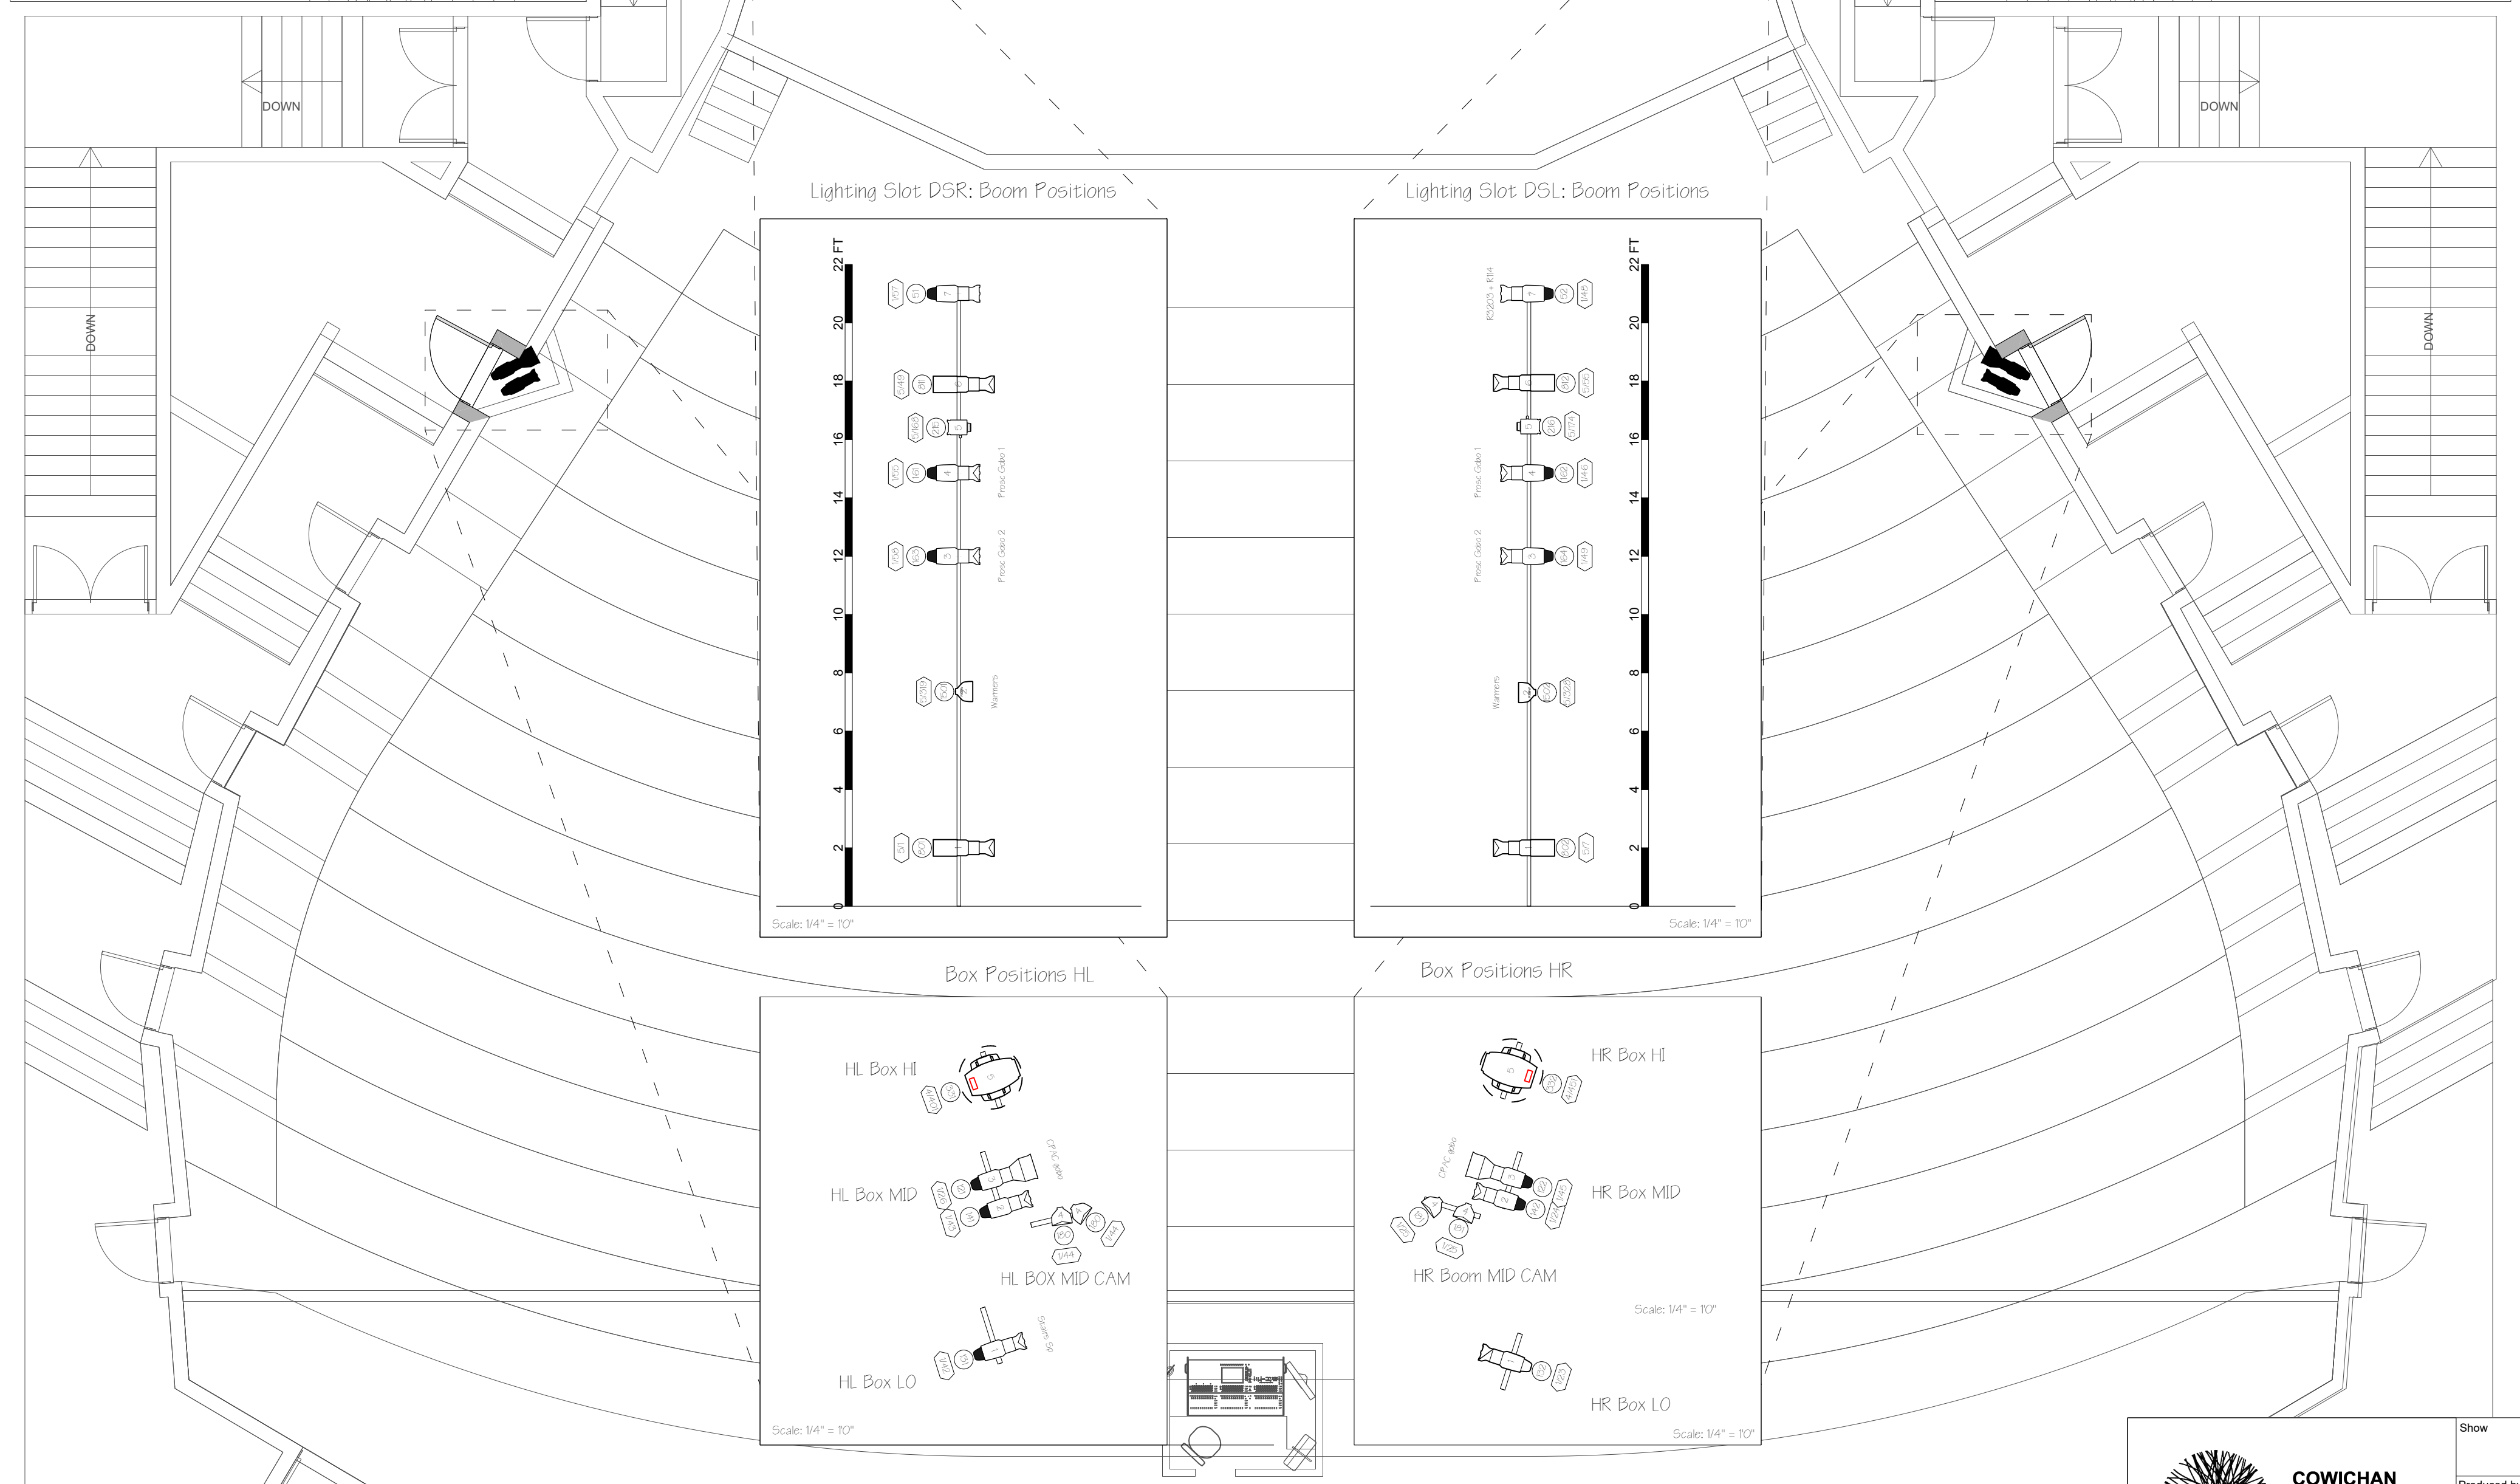

Symbol Key

Symbol	Description	Count
	ETC Source4 26deg @ 575w	15
	ETC Source4 10deg 750W @ 750w	2
	ETC Source4 26deg 750W @ 750w	15
	ETC Source4 26deg 750W @ 750w	2
	ETC Source 4 26deg @ 575 w	5
	ETC Source4 50deg 750 @ 750w	17
	ETC Source4 Zoom 15-30deg 750W @ 750w	39
	ETC Source4 Zoom 25-50deg 750W @ 750w	13
	ETC ColorSource Spot 26deg @ 160w	8
	ETC ColorSource Spots 50deg @ 160w	16
	ETC D60 Lustr SELK45 @ 160w	16
	ETC Source 4 PAR WNSP @ 575 w	4
	ETC Source4 PAR WFL @ 575w	5
	Light Instr. Elation ELAR 108Par RGBW 4ch @ 120w	2
	Chauvet Octacon B-280DFC @ 620w	14
	Chauvet Rogue R2X Spot @ 517w	10
	Elation Artiste Picasso @ 900 w	20
	Atman LED Worklights @ 150 w	9
	300 C @ 300 w	2
	I Cue	4

Typical

Gobo Colour

Unit Number

Channel

Univers Address