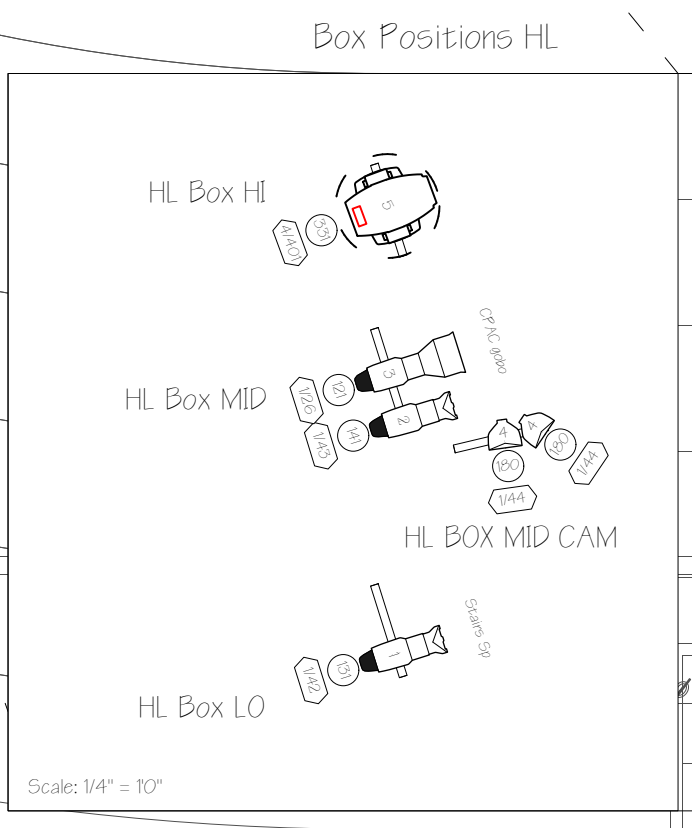

Symbol Key

Symbol	Description	Count
	ETC Source4 26deg @ 575w	15
	ETC Source4 10deg 750W @ 750w	2
	ETC Source4 26deg 750W @ 750w	15
	ETC Source4 26deg 750W @ 750w	2
	ETC Source 4 26deg @ 575 w	5
	ETC Source4 50deg 750 @ 750w	17
	ETC Source4 Zoom 15-30deg 750W @ 750w	39
	ETC Source4 Zoom 25-50deg 750W @ 750w	13
	ETC ColorSource Spot 26deg @ 160w	8
	ETC ColorSource Spots 50deg @ 160w	16
	ETC D60 Lustr SELK45 @ 160w	16
	ETC Source 4 PAR WNSP @ 575 w	4
	ETC Source4 PAR WFL @ 575w	5
	Light Instr. Elation ELAR 108Par RGBW 4ch @ 120w	2
	Chauvet Octacon B-280DFC @ 620w	14
	Chauvet Rogue R2X Spot @ 517w	10
	Elation Artiste Picasso @ 900 w	20
	Atman LED Worklights @ 150 w	9
	300 C @ 300 w	2
	I Cue	4

Typical

Gobo Colour

Unit Number

Channel

Univers Address

Show	House Hang by n/a Director: n/a	Cowichan Performing Arts Center 2887 James St. Cowichan, BC V9L 2X5 +1 250 748 2722	Date	2025-09-02	Version	1.0	
Produced by:	- No Company - 123 W. Rust City, Plover, WI 53081 (800) 123 1234	Credits	Set: n/a LX: D. Armitage TD: R. Simmons CAD: Nicholas Timmenga.com	Scale	3/16" = 10"	Page	2 of 2
Sheet Title	Lighting Plot Ground and Vertical Positions						

All work shall conform to the general conditions of the Cowichan Performing Arts Center standards and specifications.