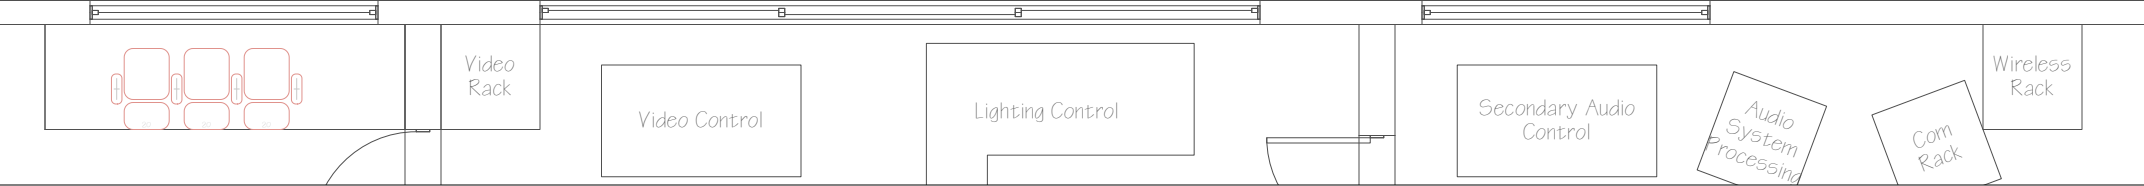

Symbol Key

Symbol	Description	Count
	ETC Source4 26klg @ 575w	15
	ETC Source4 10klg 750W @ 750w	2
	ETC Source4 26klg 750W @ 750w	15
	ETC Source4 26klg 750W @ 750w	2
	ETC Source 4 26klg @ 575 w	5
	ETC Source4 50klg 750 @ 750w	17
	ETC Source4 Zoom 15-30klg 750W @ 750w	39
	ETC Source4 Zoom 25-50klg 750W @ 750w	13
	ETC ColorSource Spot 26klg @ 160w	8
	ETC ColorSource Spot 50klg @ 160w	16
	ETC D60 Lustr SELK45 @ 160w	16
	ETC Source 4 PAR WNSP @ 575 w	4
	ETC Source4 PAR WFL @ 575w	5
	Light Instr. Elation ELAR 108Par RGBW 4ch @ 120w	2
	Chauvet Octeon B-280DFC @ 620w	14
	Chauvet Rogue R2X Spot @ 517w	10
	Elation Artiste Picasso @ 900 w	20
	Atman LED Worklight @ 130 w	9
	300 C @ 300 w	2
	I Cue	4

All work shall conform to the general conditions of the Cowichan Performing Arts Center standards and specifications.

Symbol Key

Symbol	Description	Count
	ETC Source4 26deg @ 575w	15
	ETC Source4 10deg 750W @ 750w	2
	ETC Source4 26deg 750W @ 750w	15
	ETC Source4 26deg 750W @ 750w	2
	ETC Source 4 26deg @ 575 w	5
	ETC Source4 50deg 750 @ 750w	17
	ETC Source4 Zoom 15-30deg 750W @ 750w	39
	ETC Source4 Zoom 25-50deg 750W @ 750w	13
	ETC ColorSource Spot 26deg @ 160w	8
	ETC ColorSource Spots 50deg @ 160w	16
	ETC D60 Lustr SELK45 @ 160w	16
	ETC Source 4 PAR WNSP @ 575 w	4
	ETC Source4 PAR WFL @ 575w	5
	Light Instr. Elation ELAR 108Par RGBW 4ch @ 120w	2
	Chauvet Octacon B-280DFC @ 620w	14
	Chauvet Rogue R2X Spot @ 517w	10
	Elation Artiste Picasso @ 900 w	20
	Atman LED Worklights @ 150 w	9
	300 C @ 300 w	2
	I Cue	4