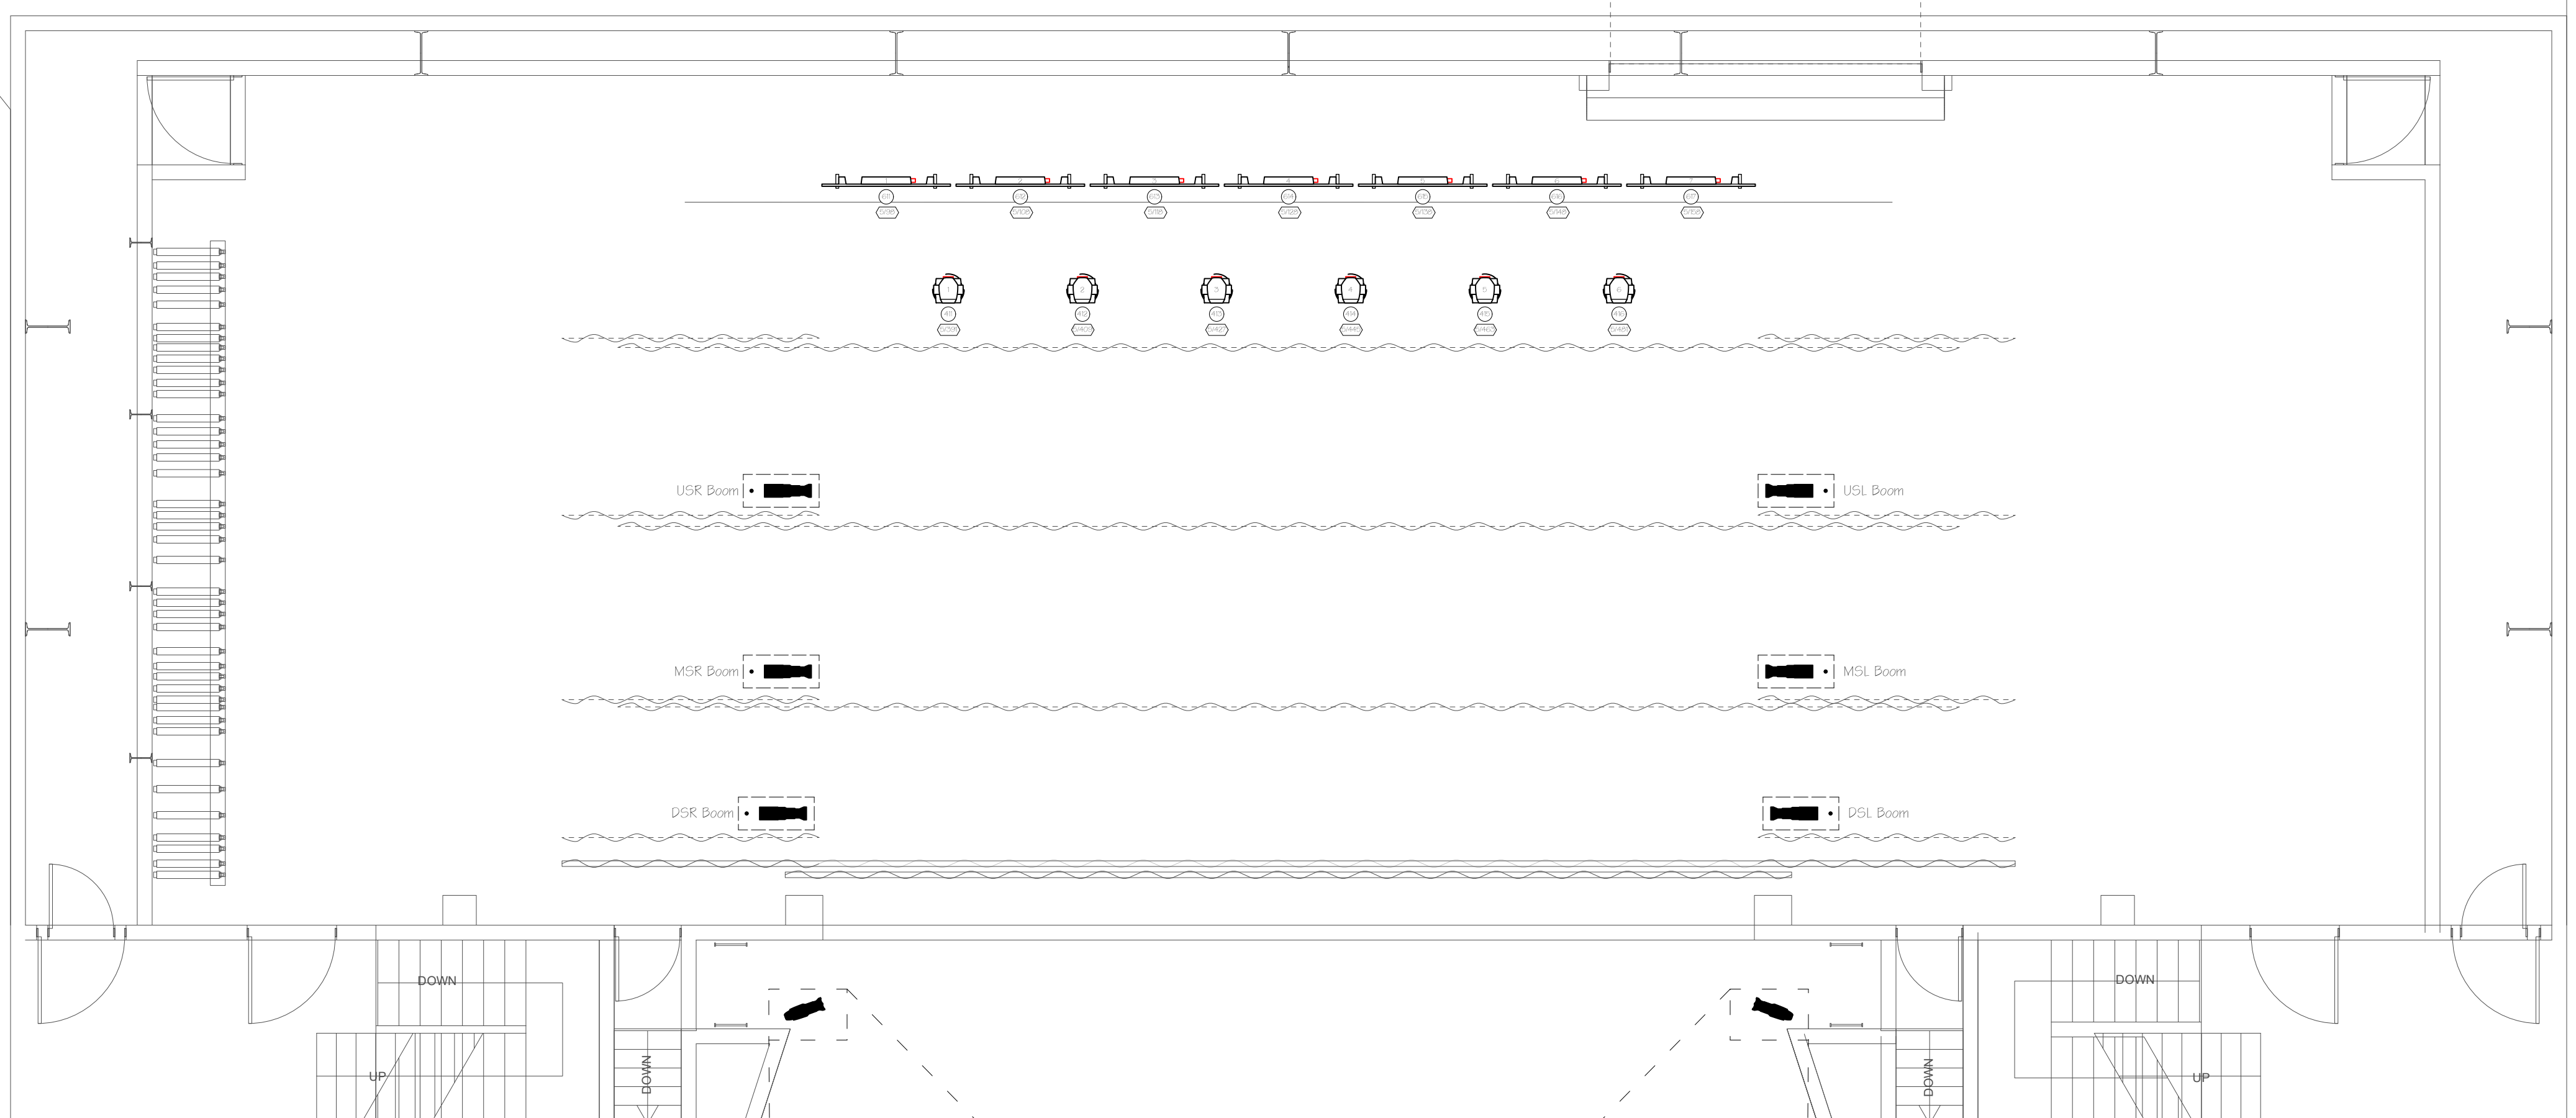

Symbol Key

Symbol	Description	Count
	ETC Source4 26deg @ 575w	15
	ETC Source4 10deg 750W @ 750w	2
	ETC Source4 26deg 750W @ 750w	15
	ETC Source4 26deg 750W @ 750w	2
	ETC Source 4 26deg @ 575 w	5
	ETC Source4 50deg 750 @ 750w	17
	ETC Source4 Zoom 15-30deg 750W @ 750w	39
	ETC Source4 Zoom 25-50deg 750W @ 750w	13
	ETC ColorSource Spot 26deg @ 160w	8
	ETC ColorSource Spots 50deg @ 160w	16
	ETC D60 Lustr SELK45 @ 160w	16
	ETC Source 4 PAR WNSP @ 575 w	4
	ETC Source4 PAR WFL @ 575w	5
	Light Instr. Elation ELAR 108Par RGBW 4ch @ 120w	2
	Chauvet Octacon B-280DFC @ 620w	14
	Chauvet Rogue R2X Spot @ 517w	10
	Elation Artiste Picasso @ 900 w	20
	Atman LED Worklights @ 150 w	9
	300 C @ 300 w	2
	I Cue	4

Typical

Gobo Colour

Unit Number

Channel

Univers Address

Show	House Hang by n/a Director: n/a	Cowichan Performing Arts Center 2887 James St. Cowichan, BC V9L 2X5 +1 250 748 2722	Date	2025-09-02	Version	1.0	
Produced by:	- No Company - 123 W. Rust City, Plover, WI 53081 (800) 123 1234	Credits	Set: n/a LX: D. Armitage TD: R. Simmons CAD: Nicholas Timmenga.com	Scale	3/16" = 10"	Page	2 of 2
Sheet Title	Lighting Plot Ground and Vertical Positions						

All work shall conform to the general conditions of the Cowichan Performing Arts Center standards and specifications.